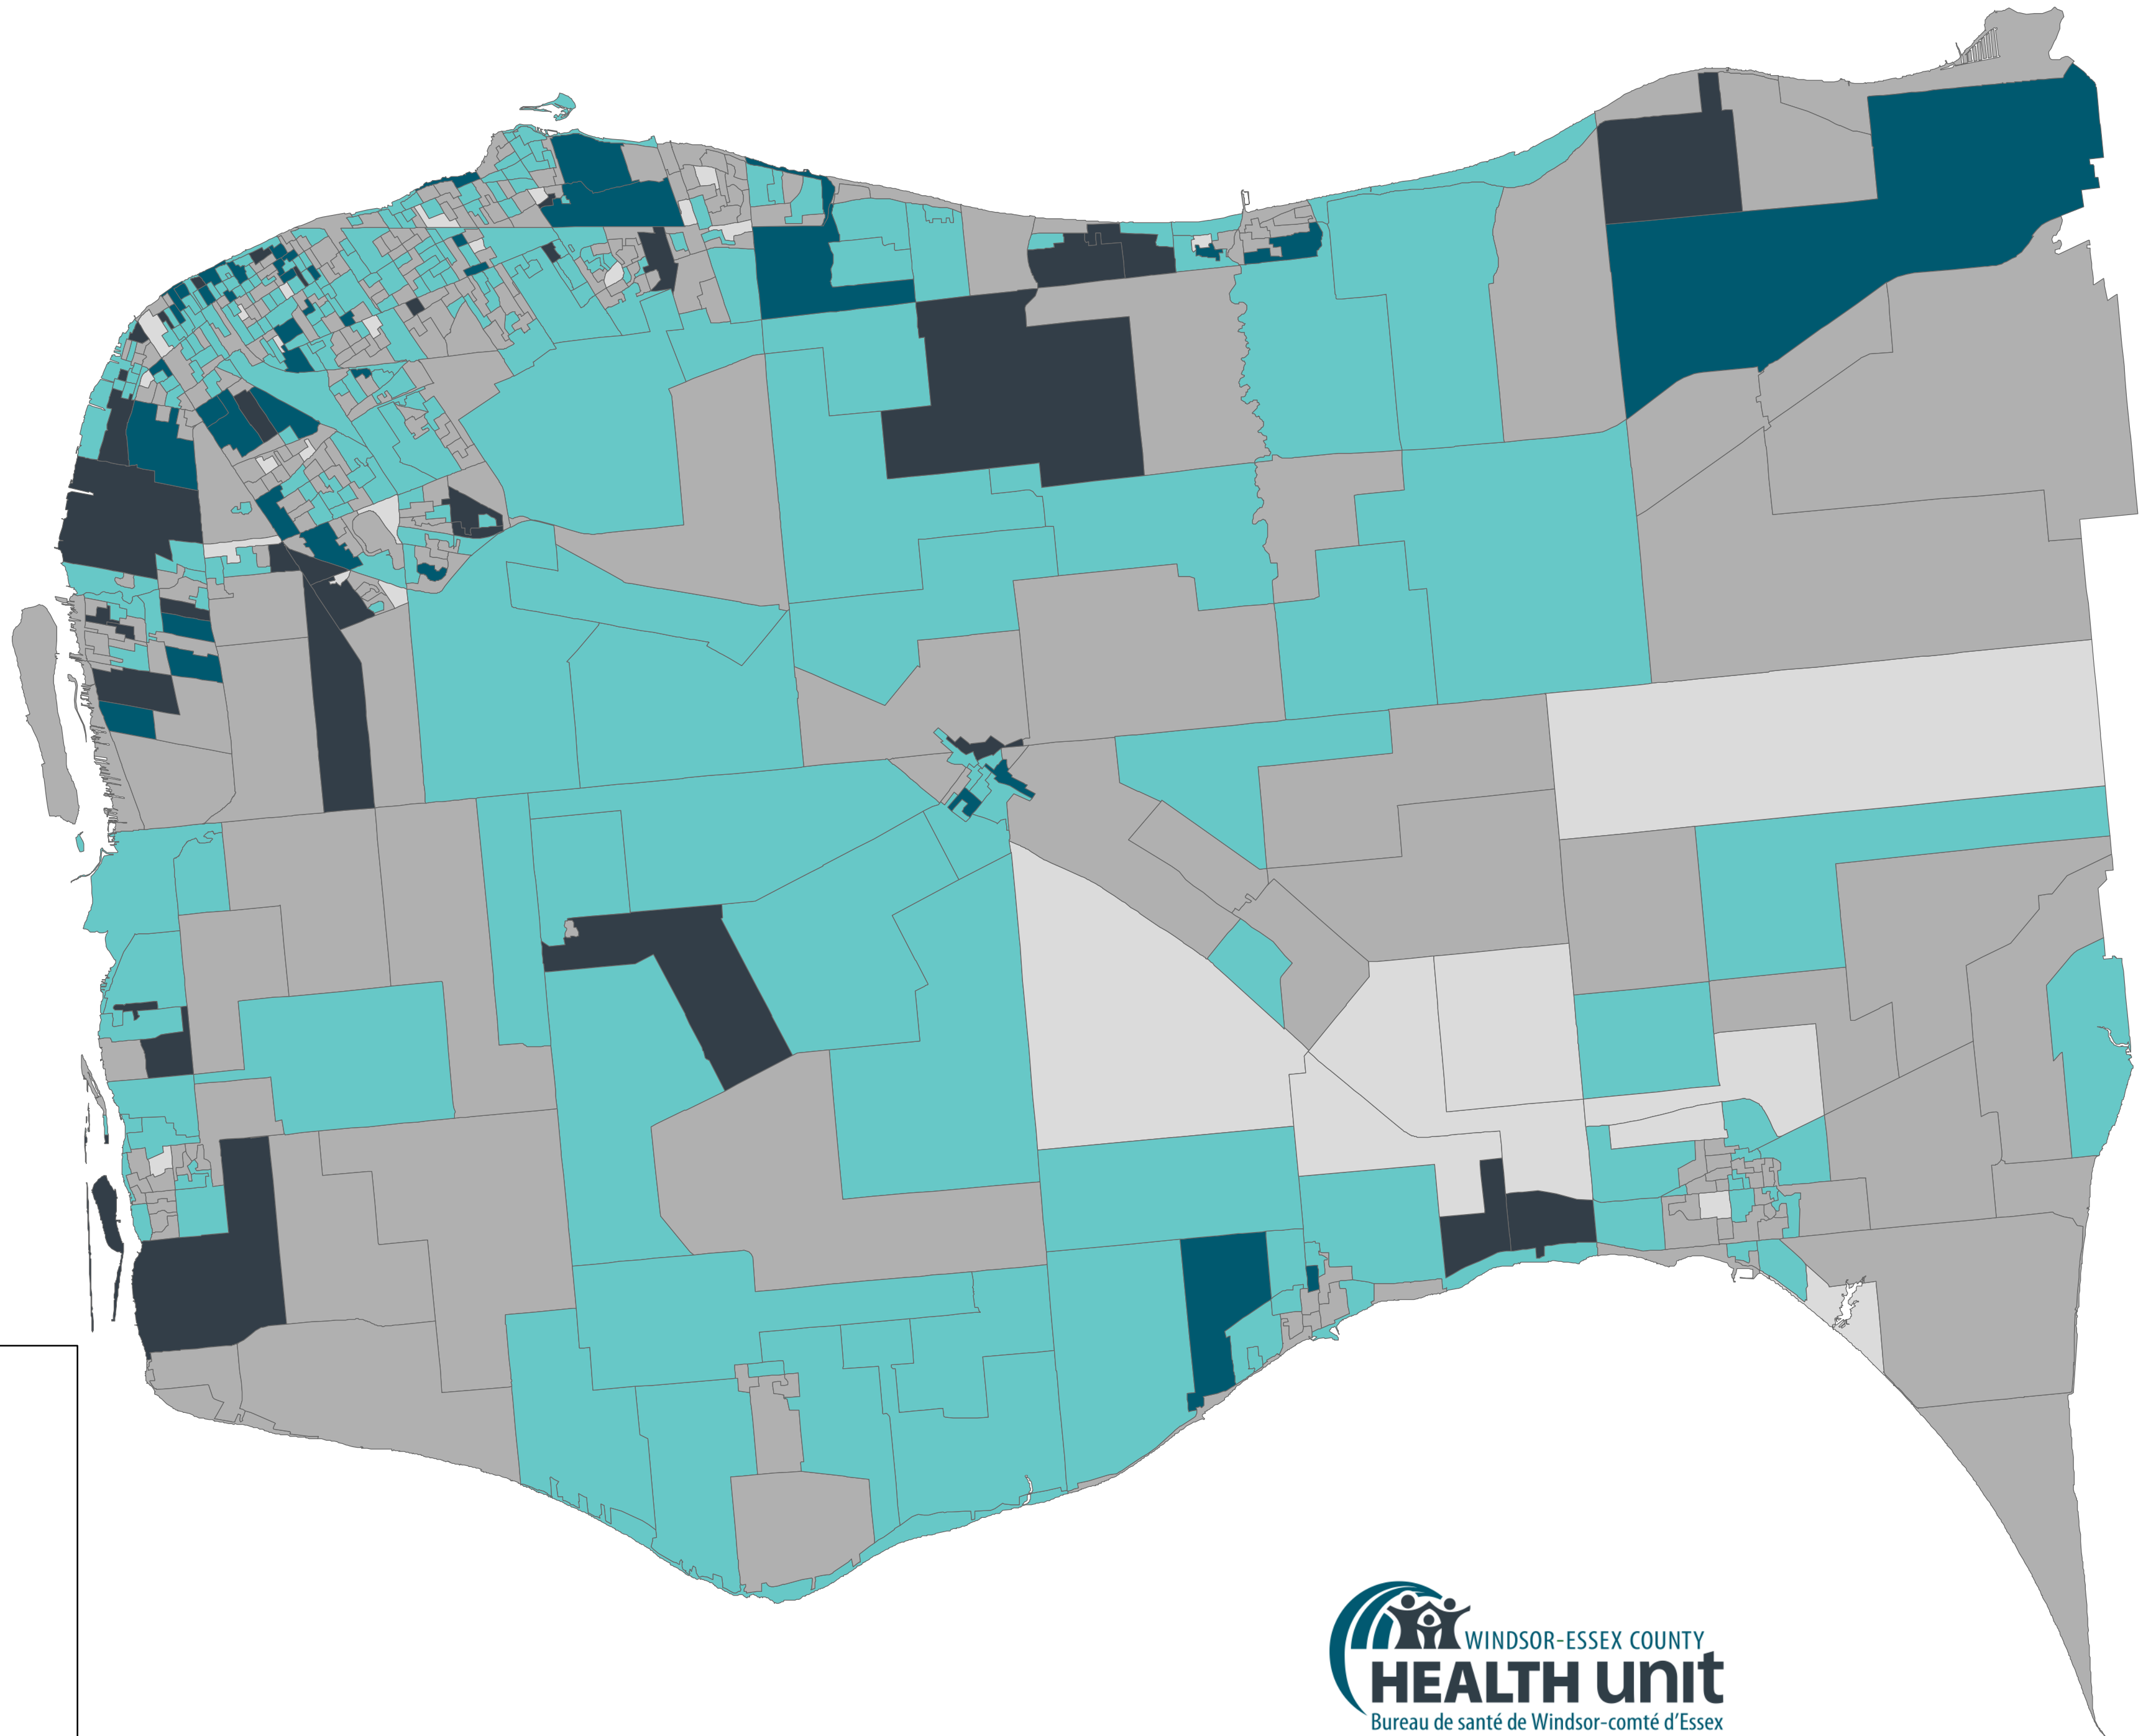

2016 Population Growth (% change in population since 2011)

- 10% or less
- 9.9% to 0.0%
- 0.1% to 10%
- 10.1% to 20%
- >20%

0 2.5 5 10 Kilometers

Source: Statistics Canada, 2016 Census of Population.